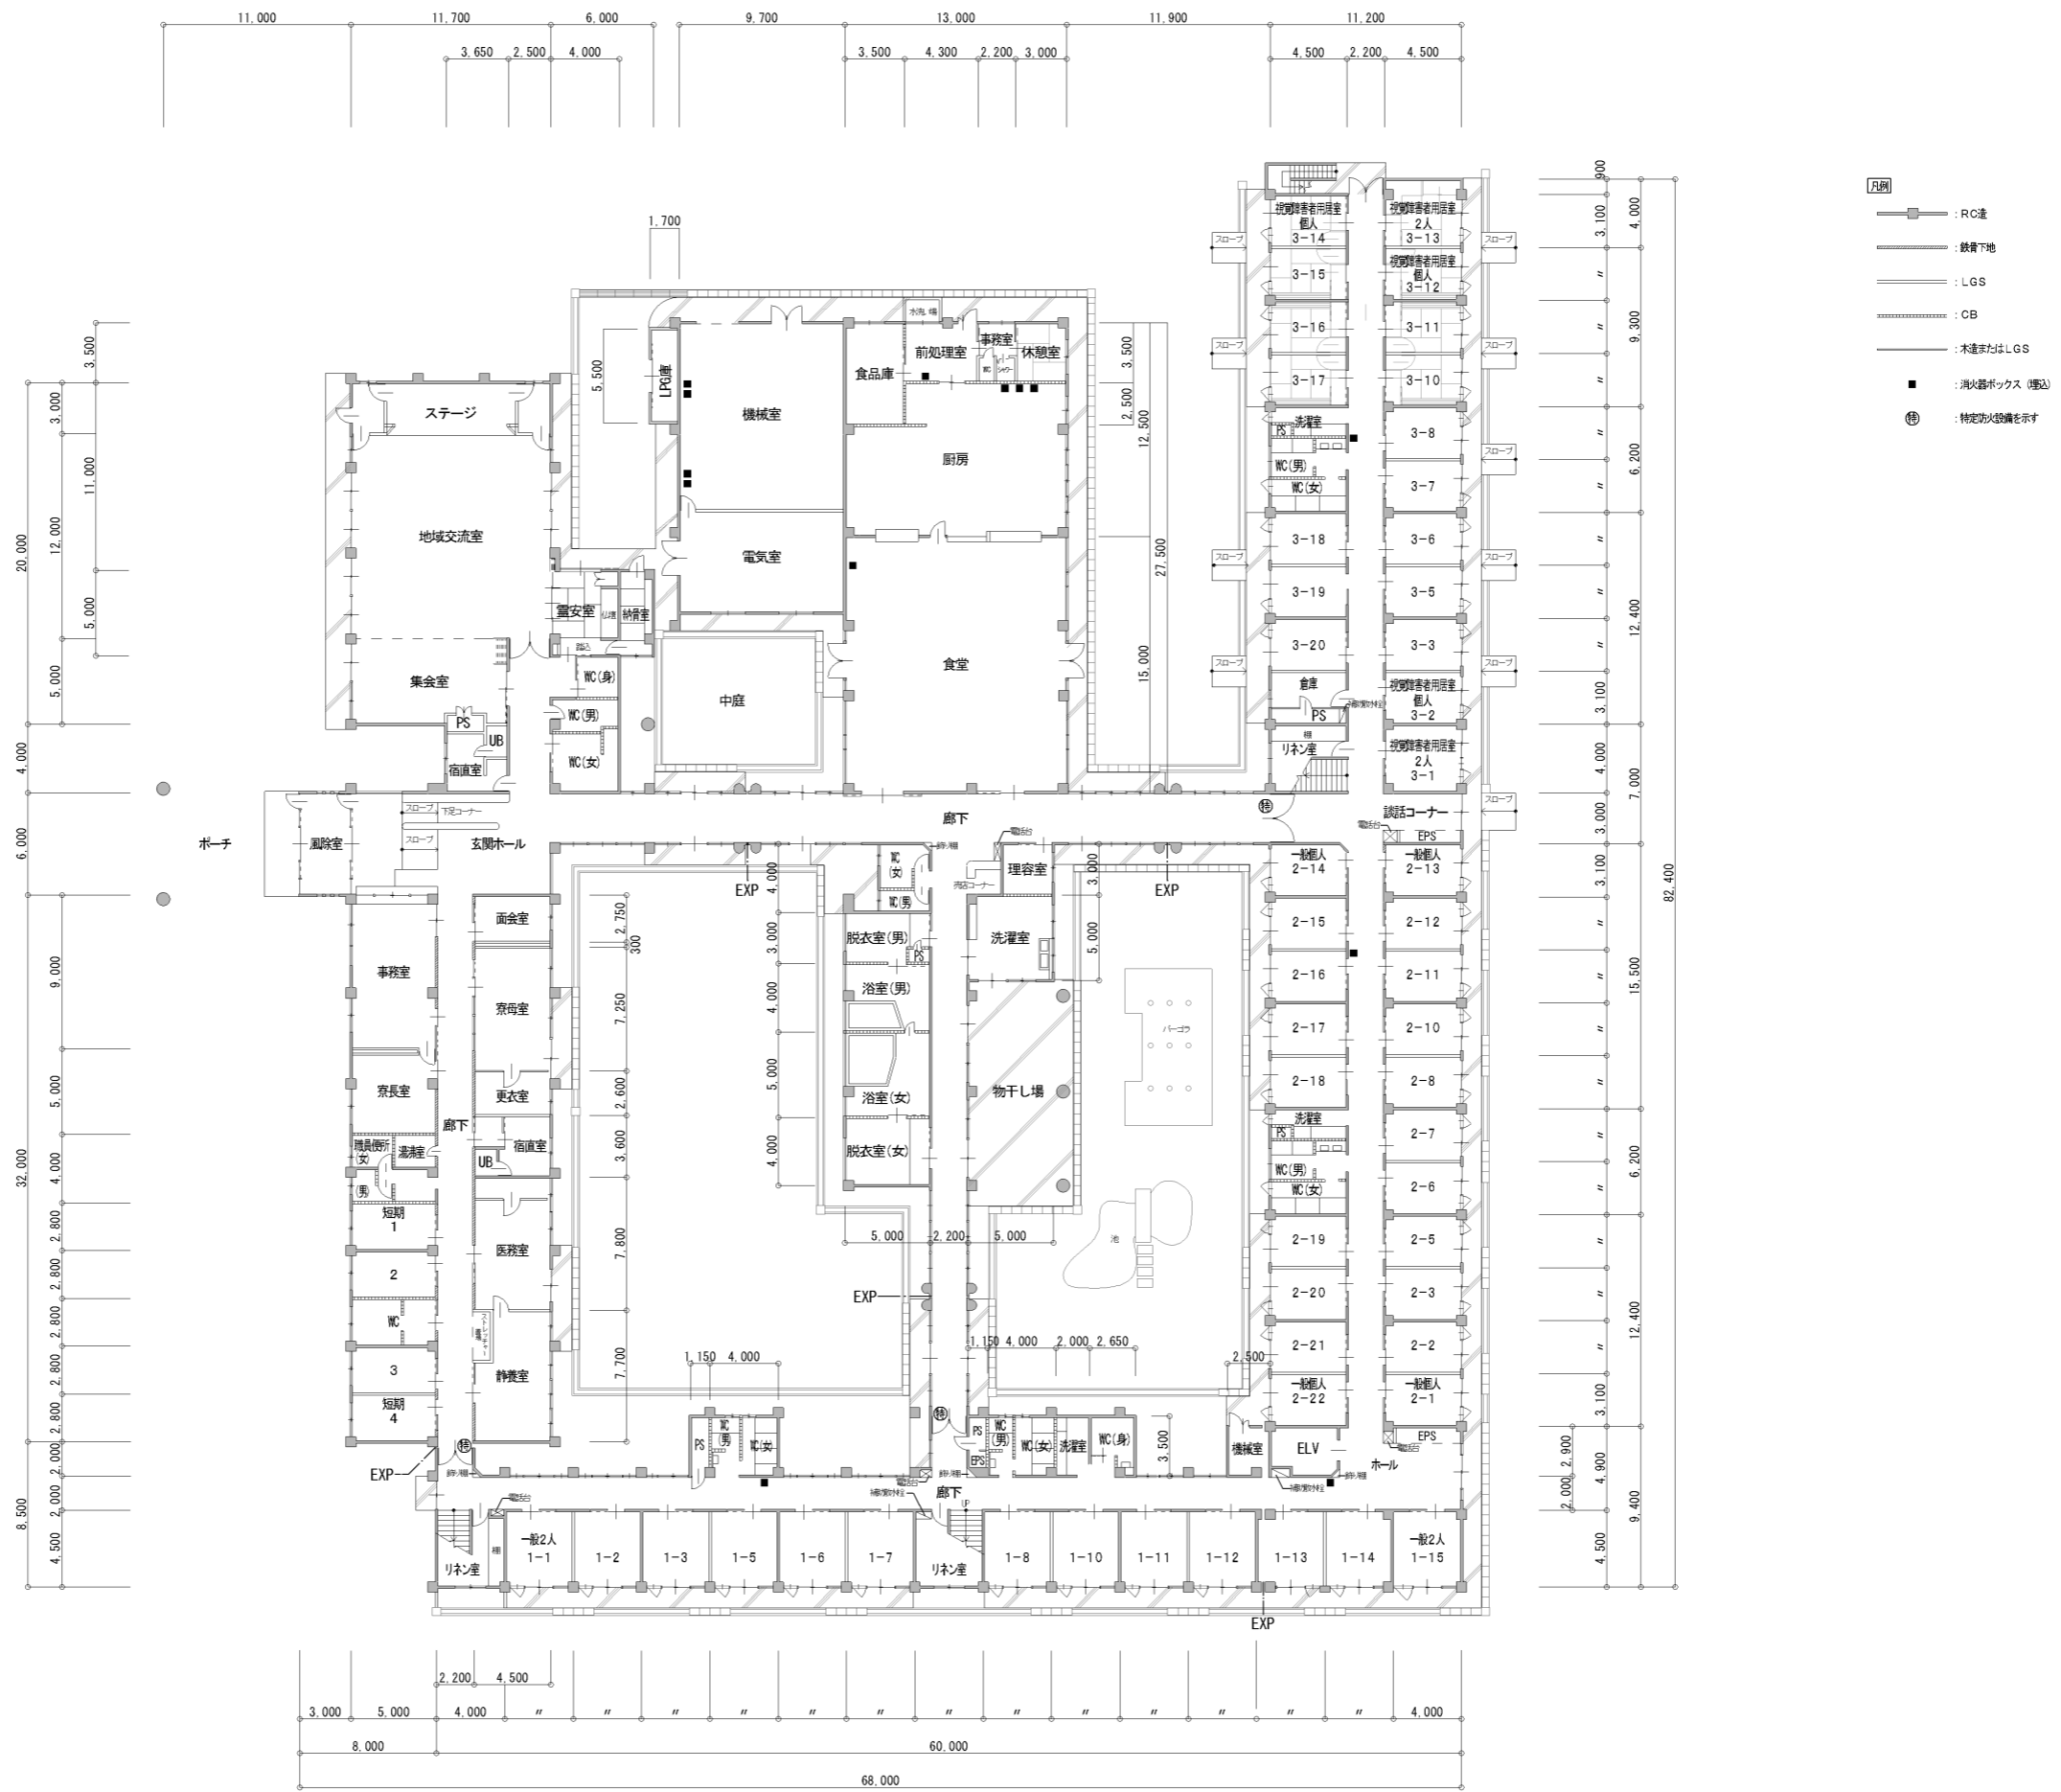

非常用発電機設置箇所

1階平面図

CHECKED BY.

PROJECT NO

DATE

DRAWING BY.

DRAWING NO

SCALE

2階平面図・屋根伏図

CHECKED BY.

PROJECT NO

DATE

DRAWING BY.

DRAWING NO

SCALE