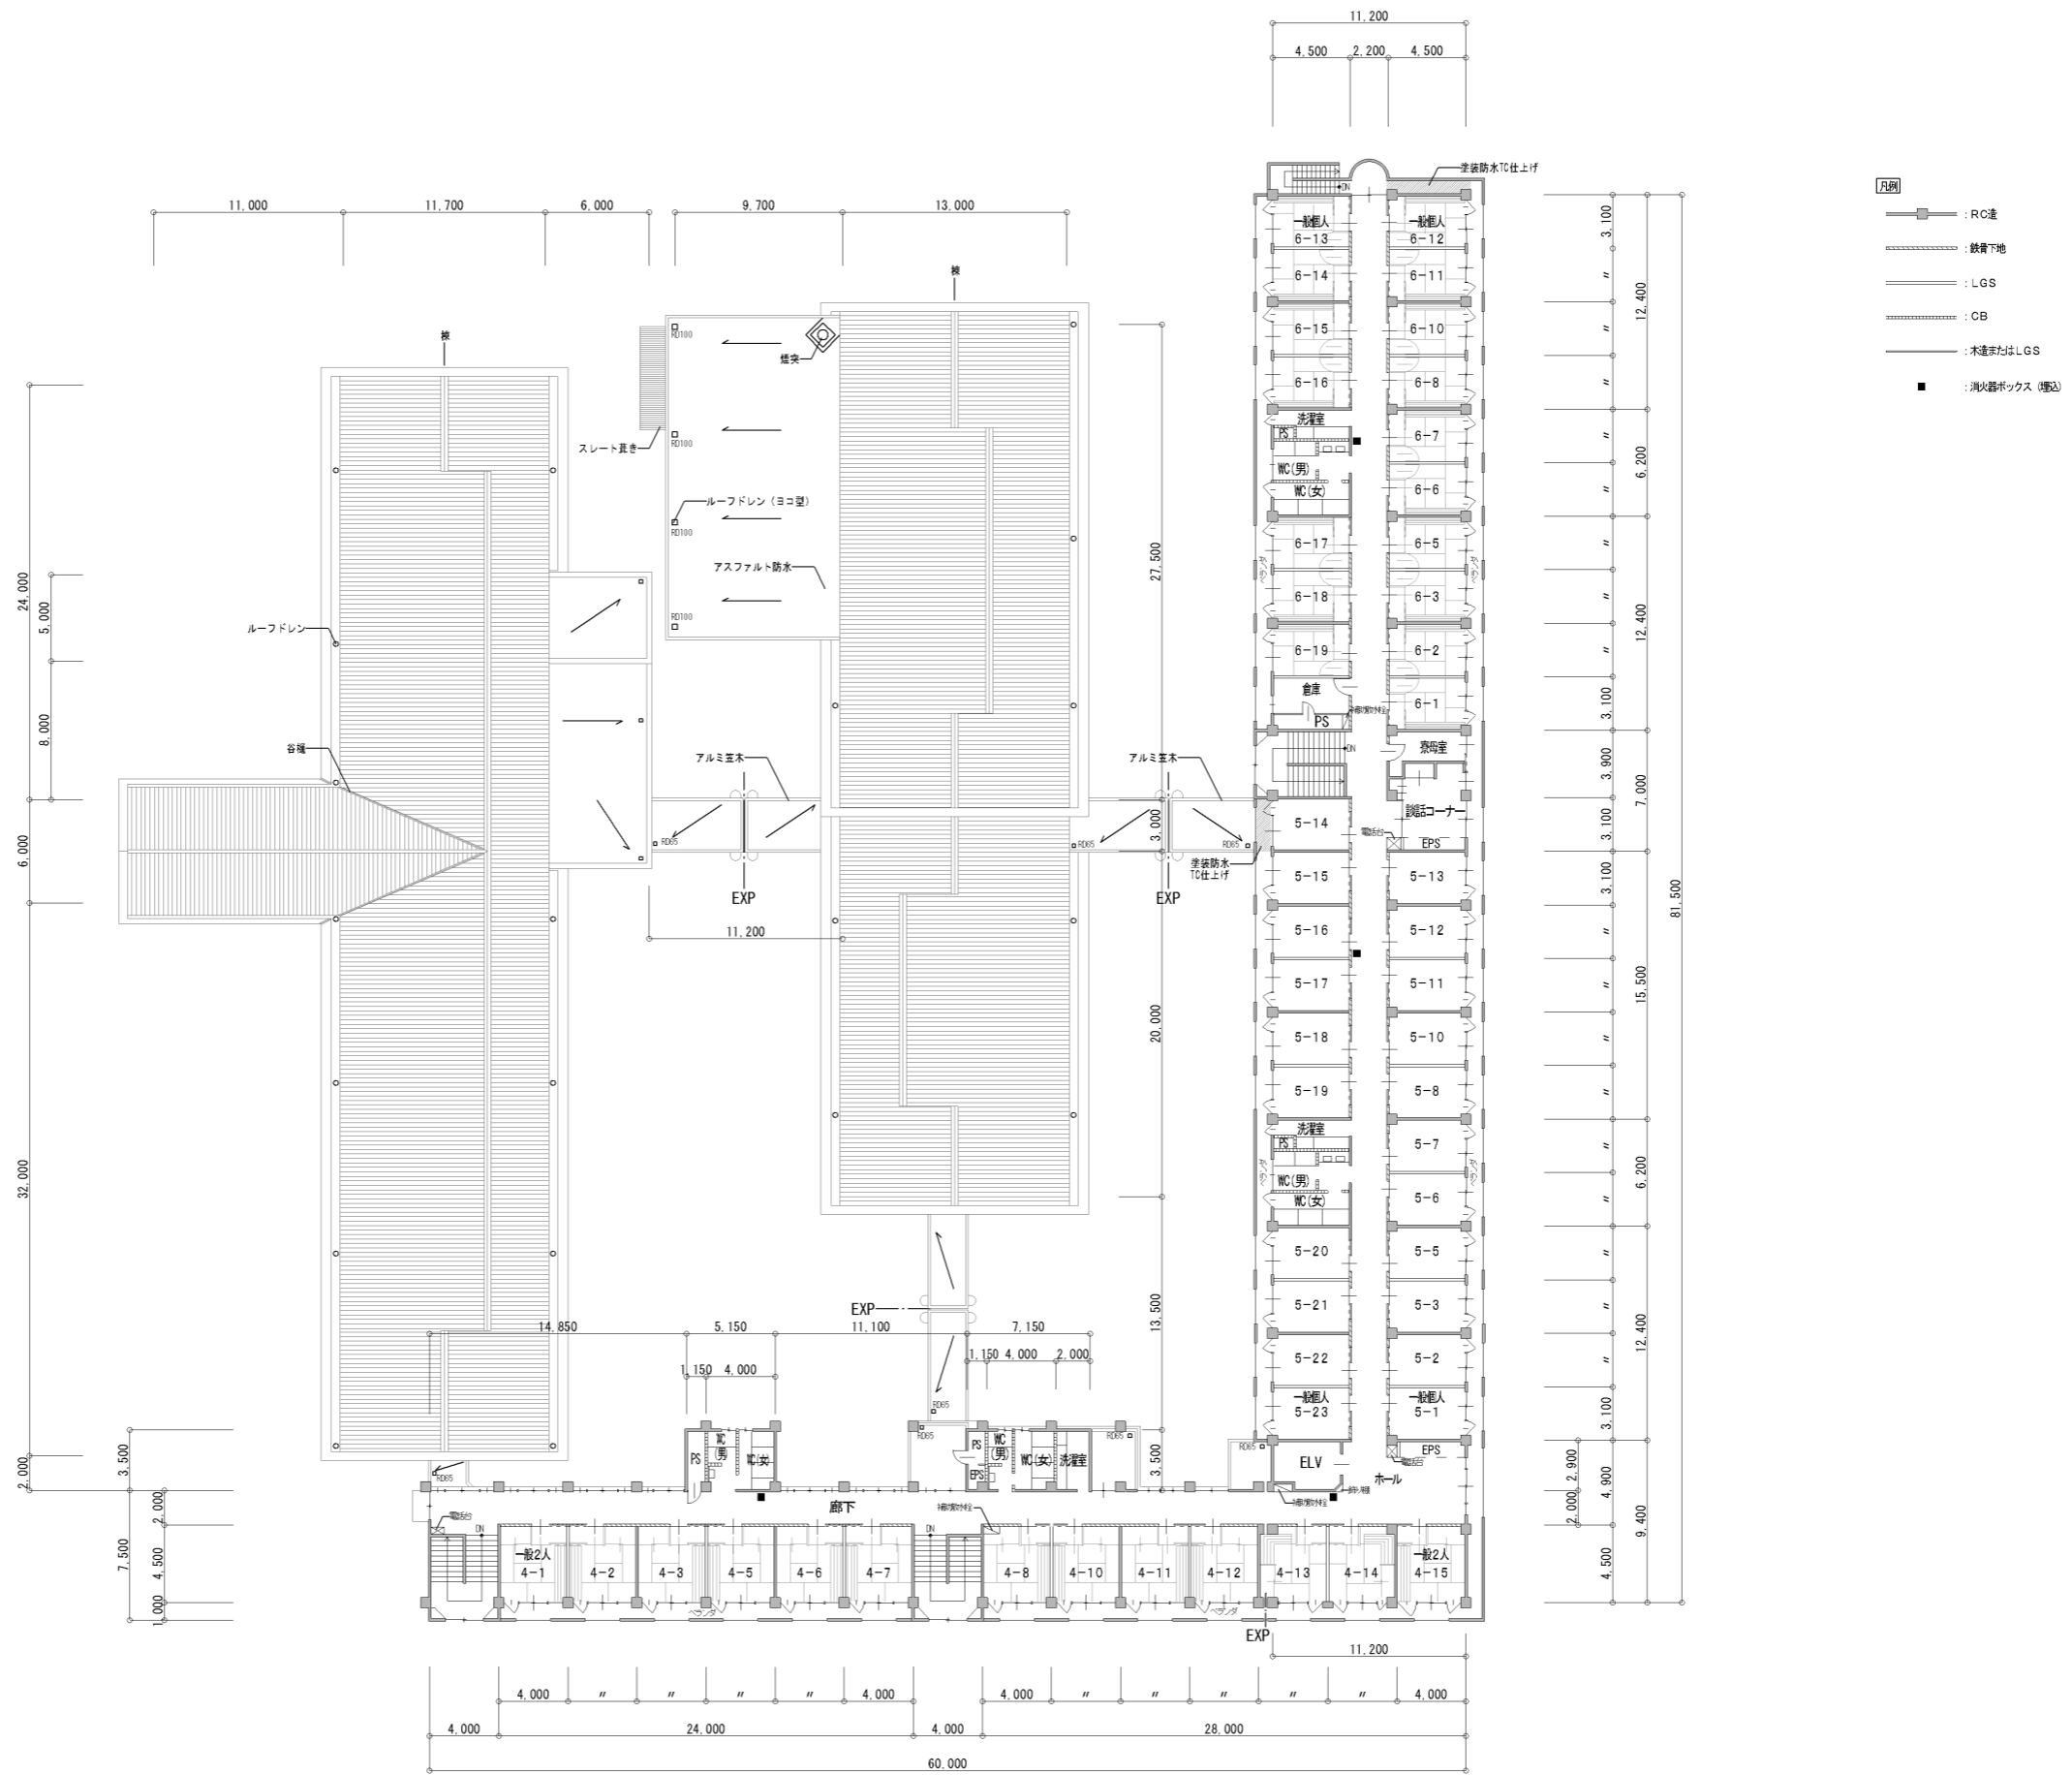

非常用発電機設置箇所

1階平面図

CHECKED BY.

PROJECT NO

DATE

DRAWING BY.

DRAWING NO

SCALE

2階平面図・屋根伏図

CHECKED BY.

PROJECT NO

DATE

DRAWING BY.

DRAWING NO

SCALE